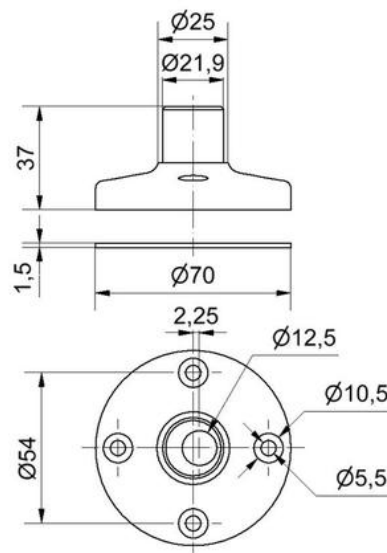

Systems for optimising production and logistics areas / Accessories

Base for tube D25mm, pl. GY

Part No.: 960.000.50

MECHANICAL DATA

Height	37 mm
Diameter	71 mm
Materials	PA-GF
Housing colour	Gray
Weight with packaging	43 g
Product weight	43 g

DRAWING

! For additional installation and mounting information, refer to the appropriate user guide at www.werma.com. This printed copy is for information only and is subject to alteration.